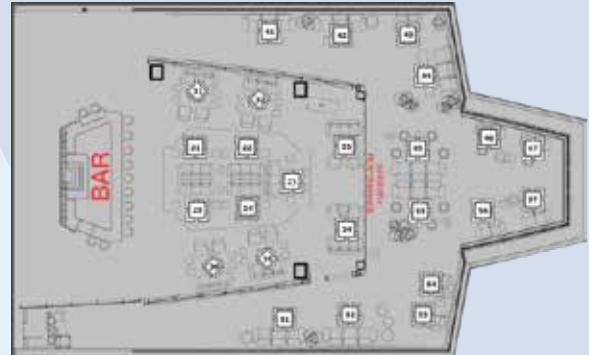

# APEX

SOCIAL CLUB

LOCATED AT PALMS CASINO RESORT

NIGHTS OPEN: THURSDAY – SUNDAY

HOURS: 10:30 PM – 4 AM

BOTTLE SERVICE TABLE MAP - [VIEW ONLINE](#)

At nightfall, the party is just getting started high in the Vegas sky. Located on the iconic 55th floor of the Palms Casino & Resort, Apex offers an Instagram-worthy panoramic 360-degree view of Las Vegas, which, thanks to its distinct outdoor patio, also turns the 8,000-square-foot-space into an open-air social club.